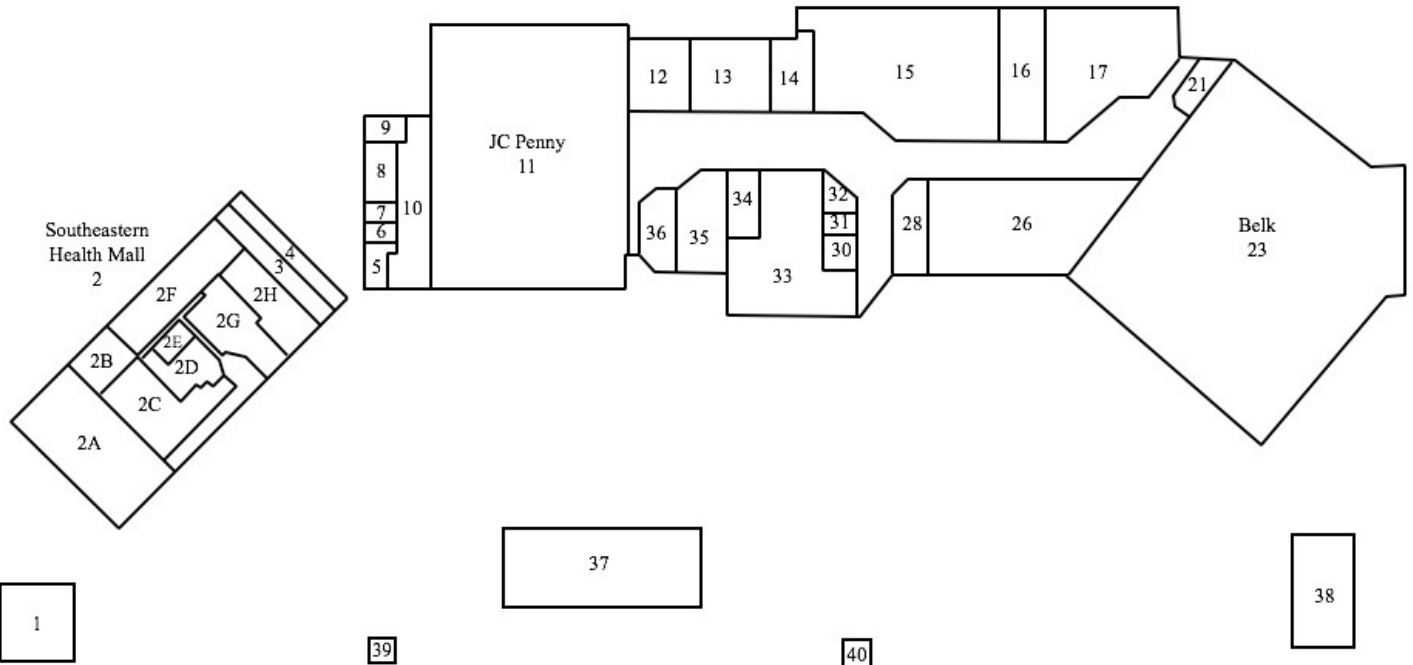

Biggs Park Mall

Lumberton, NC

Biggs Park Mall Directory								
Space	Store	Sq. Ft.	Space	Store	Sq. Ft.	Space	Store	Sq. Ft.
1	First South Bank (Dark)	2,128	13	McNeil's Jewelers	2,860	32	Mediterranean Cafe	900
2	SRMC/Duke Heart Cntr	41,850	14	Footlocker	2,362	33	Shoe Show	9,750
3	Hong Kong Chinese	3,605	15	Tomlinson	14,550	34	GNC	1,440
4	It's Fashion	3,875	16	Bath & Body Works	4,000	35	Kids Footlocker	3,661
5	First Class Cellular	1,704	17	Rainbow	7,040	36	Basix	2,388
6	Runway Styles	1,012	20	Mall Office	0	37	Black's Tire Service	6,723
7	Headlines Beauty Salon	1,058	21	Cowboys & Angels	1,760	38	BB&T Bank	4,958
8	PostNet	2,806	23	Belk	66,635	39	Cashpoints ATM	
9	The Wash House	2,240	26	rue21	7,529	40	PNC ATM	
10	Maurices	6,380	30	SRMC Community Health	900			
11	J.C. Penney	40,768	31	Sandy's Gifts	450			
12	Glamour Nails	3,426	28	Eye Works	2,368			